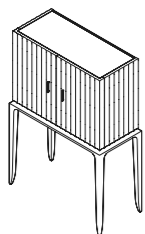

Art. 2023-22

Mobile bar con struttura in mdf impiallacciata in frassino finitura tinto grigio, base in massello di frassino laccato nero opaco
Bar cabinet with structure in mdf veneered ash stained grey finish, base in solid ash wood matt black lacquered finish

cm. 113 * 53 * h. 166

Pag. 18