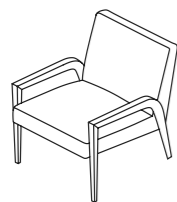

Art. 2023-12

Poltrona in massello di frassino finitura urban black, rivestita in tessuto
Armchair in solid ash wood urban black finish, upholstered with fabric

cm. 73 * 77 * h. 78

Pag. 34-35, 36-37