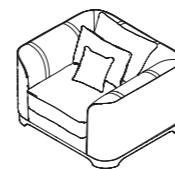

Art. 2023-45

Poltrona completamente imbottita con tessuto, basamento in massello di frassino finitura urban black
Armchair completely padded and upholstered with fabric, base in solid ash wood urban black finish

cm. 116 * 108 * h. 78

Pag. 38-39