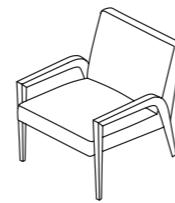

Art. 2023-15

Poltrona in massello di frassino finitura urban black, rivestita in tessuto
Armchair in solid ash wood urban black finish, upholstered with fabric

cm. 73 * 77 * h. 78

Pag. 54