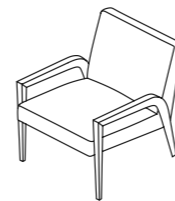

Art. 2023-13

Poltrona in massello di frassino finitura urban black, rivestita in tessuto
Armchair in solid ash wood urban black finish, upholstered with fabric

cm. 73 * 77 * h. 78

Pag. 49, 50