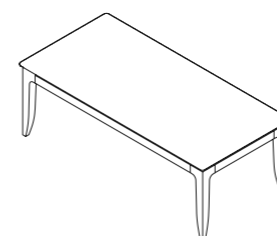

Art. 2023-31

Tavolo rettangolare in massello di frassino finitura laccato nero opaco, piano in marmo Bianco Carrara
Rectangular table in solid ash wood matt black lacquered finish, White Carrara marble top

cm. 300 * 120 * h. 76

Pag. 44-45, 47