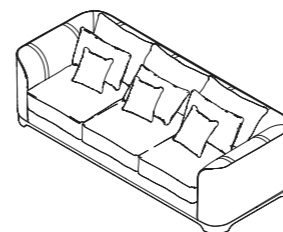

Art. 2023-46

Divano a 3 posti completamente imbottito e rivestito in tessuto, basamento in massello di frassino finitura urban black
3 seat sofa completely padded and upholstered with fabric, base in solid ash wood urban black finish

cm. 260 * 108 * h. 78

Pag. 35, 36-37