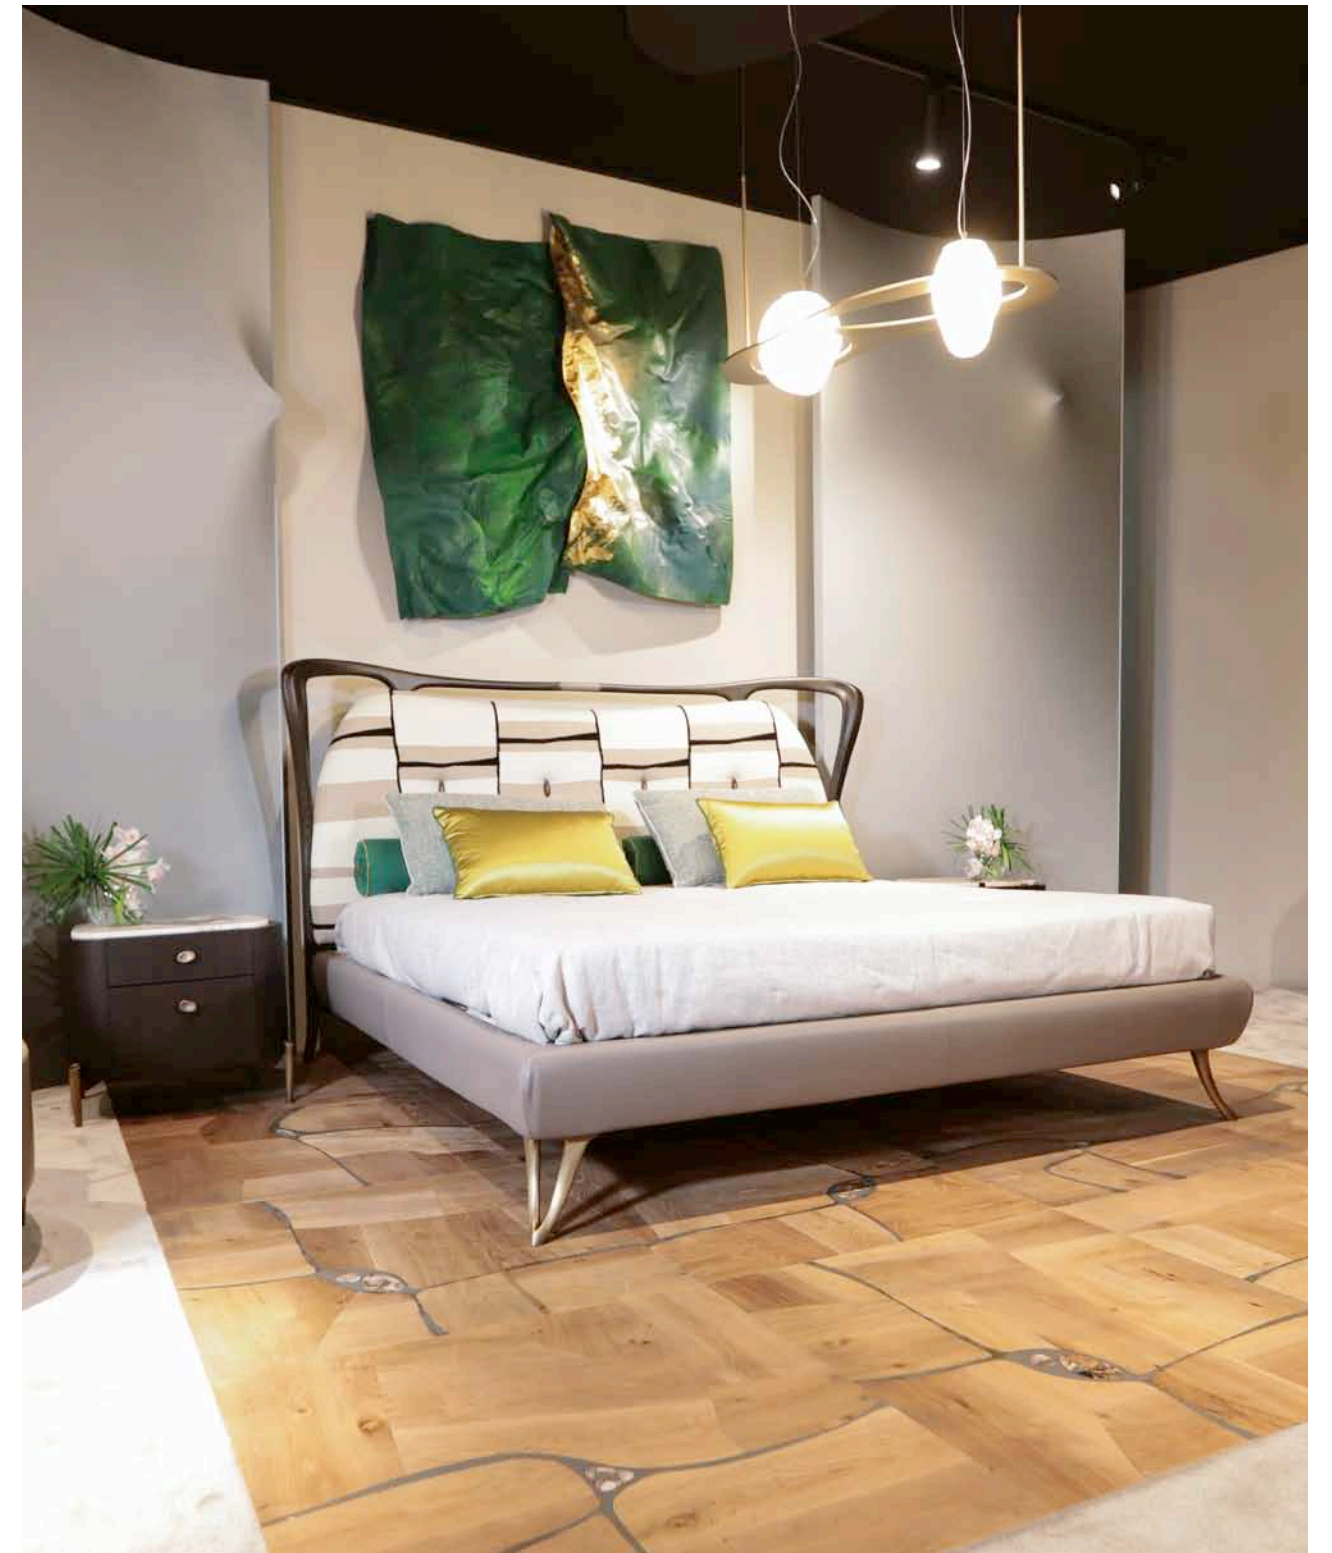

GEA
collection

CRONO 2018-88
Letto in Frassino tinto grigio
Bed in grey stained Ash wood
cm. 236 * 240 * h. 143

LAPETO 2018-87
Comodino, piano marmo
Night table, marble top
cm. 65 * 46 * h. 57