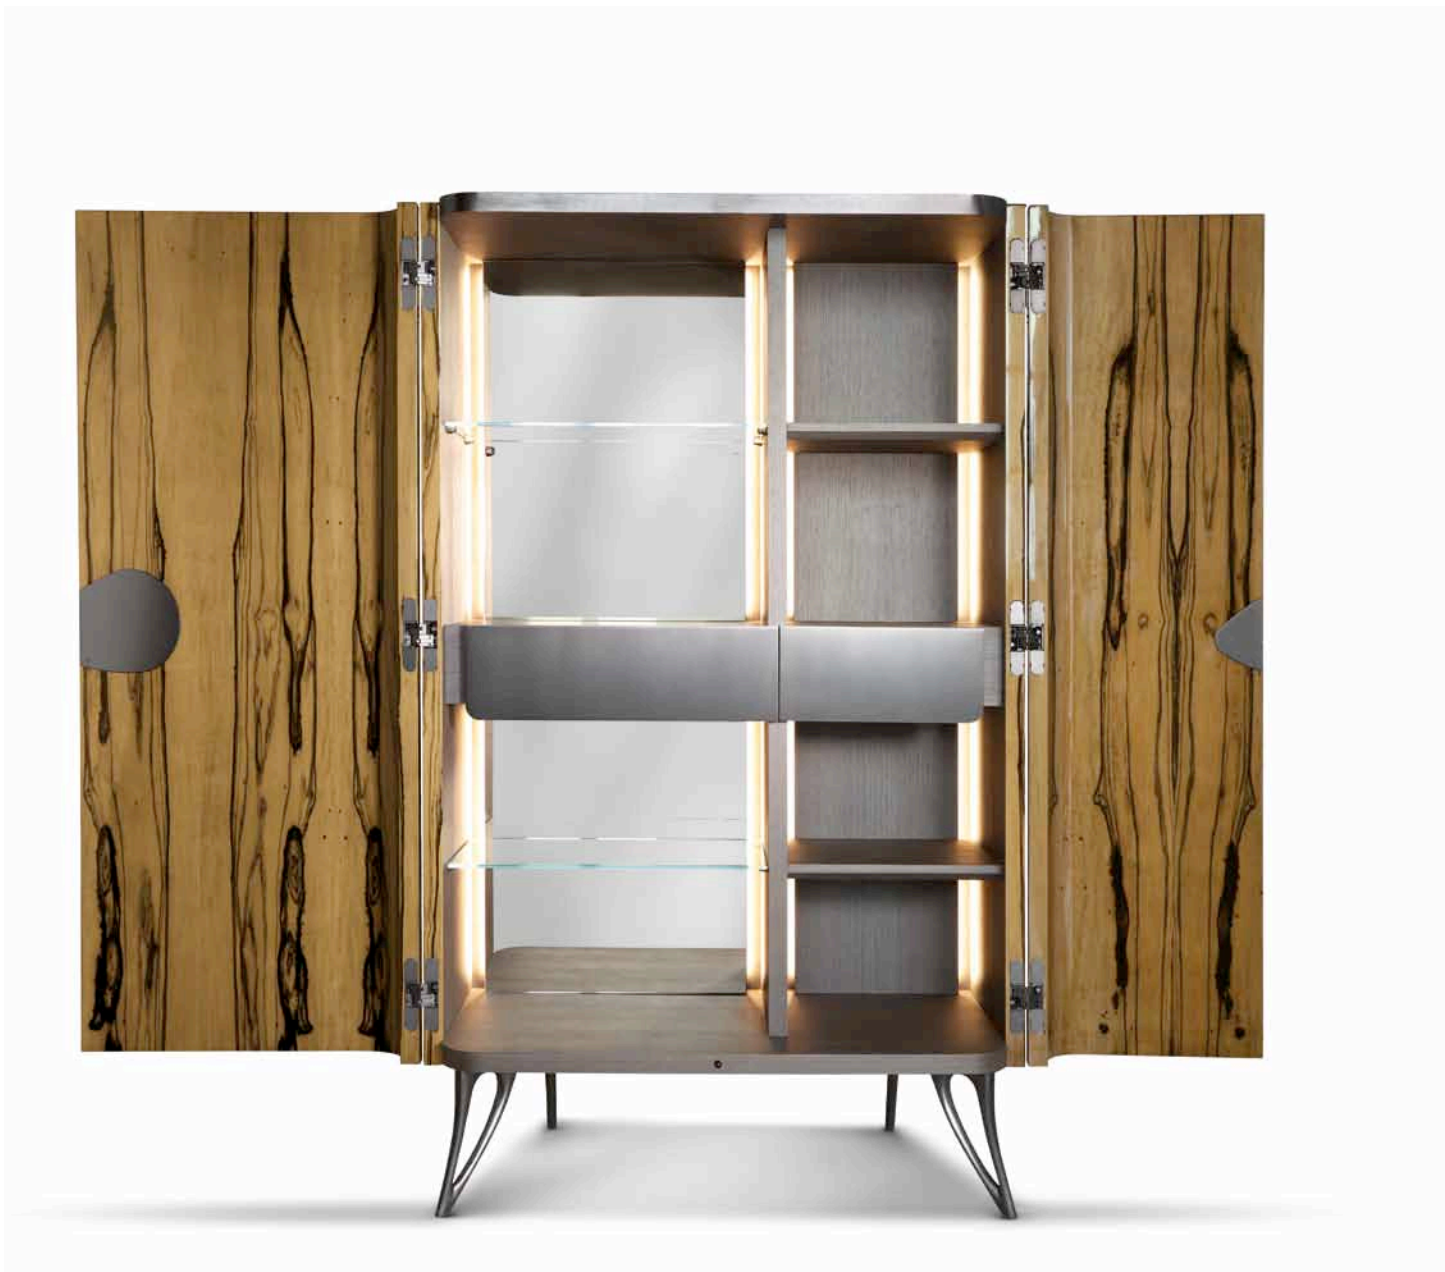

GEA
collection