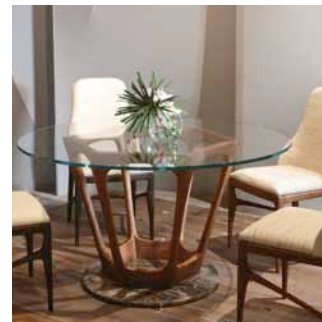

GEA
collection

PEGASO art. 2019-40 Tavolo scultura realizzato in legno massello finitura liquid bronze, piano centrale cristallo. Sculpture table made in solid wood, liquid-bronze finished, central crystal top. Pag. 3

cm. Ø 142 * h. 82

PALLANTE art. 2019-43 Tavolo con base esagonale in massello di Noce Canaletto e marmo Arabescato Orobico, piano in cristallo. Table with hexagonal base in solid Canaletto walnut matt finished and marble Arabescato Orobico, crystal top. Pag. 4 - 9

cm. Ø 140 *h. 74

PALLANTE art. 2019-44 Tavolo con base esagonale in massello di Frassino tinto grigio e marmo Arabesco Orobico, piano in cristallo. Table with hexagonal base in grey stained solid Ash and marble Arabescato Orobico, crystal top

cm. Ø 140 * h. 74

ELARA art. 2019-45 Sedia massello di Noce Canaletto finitura opaca retro rivesito in pelle - interno in tessuto. Chair in solid Canaletto walnut matt finished covered in leather and fabric. Pag. 5 - 9 - 11

cm. 49 * 63 * h. 95

GEA
collection

ELARA art. 2019-46 Sedia in massello di Frassino tinto grigio rivestita in pelle. Chair with arms in grey stained solid Ash, covered in leather. Pag. 5 - 9 - 10

cm. 49 * 63 * h. 95

GEA art. 2019-41 Mobile realizzato in Tulipier tinto e Liquid Amber con intarsi in acero bianco e madreperla. piedini scultorei e maniglie in ottone finitura bronzo medio opaco. Piano marmo Arabescato Orobico con bordo a spacco. Sideboard made of dyed Tulipier and Liquid Amber with white maple and mother of pearl inlays. Sculptural feet and handles medium bronzed matt brass. Marble top Arabescato Orobico. Pag. 7 - 9

cm. 225 * 55 * h. 88

ATENA 2018-44 Specchiera con struttura in ottone finitura bronzo chiaro opaco. Mirror with structure in light bronzed matt brass. Pag. 7 - 9

cm. 153 * h.100