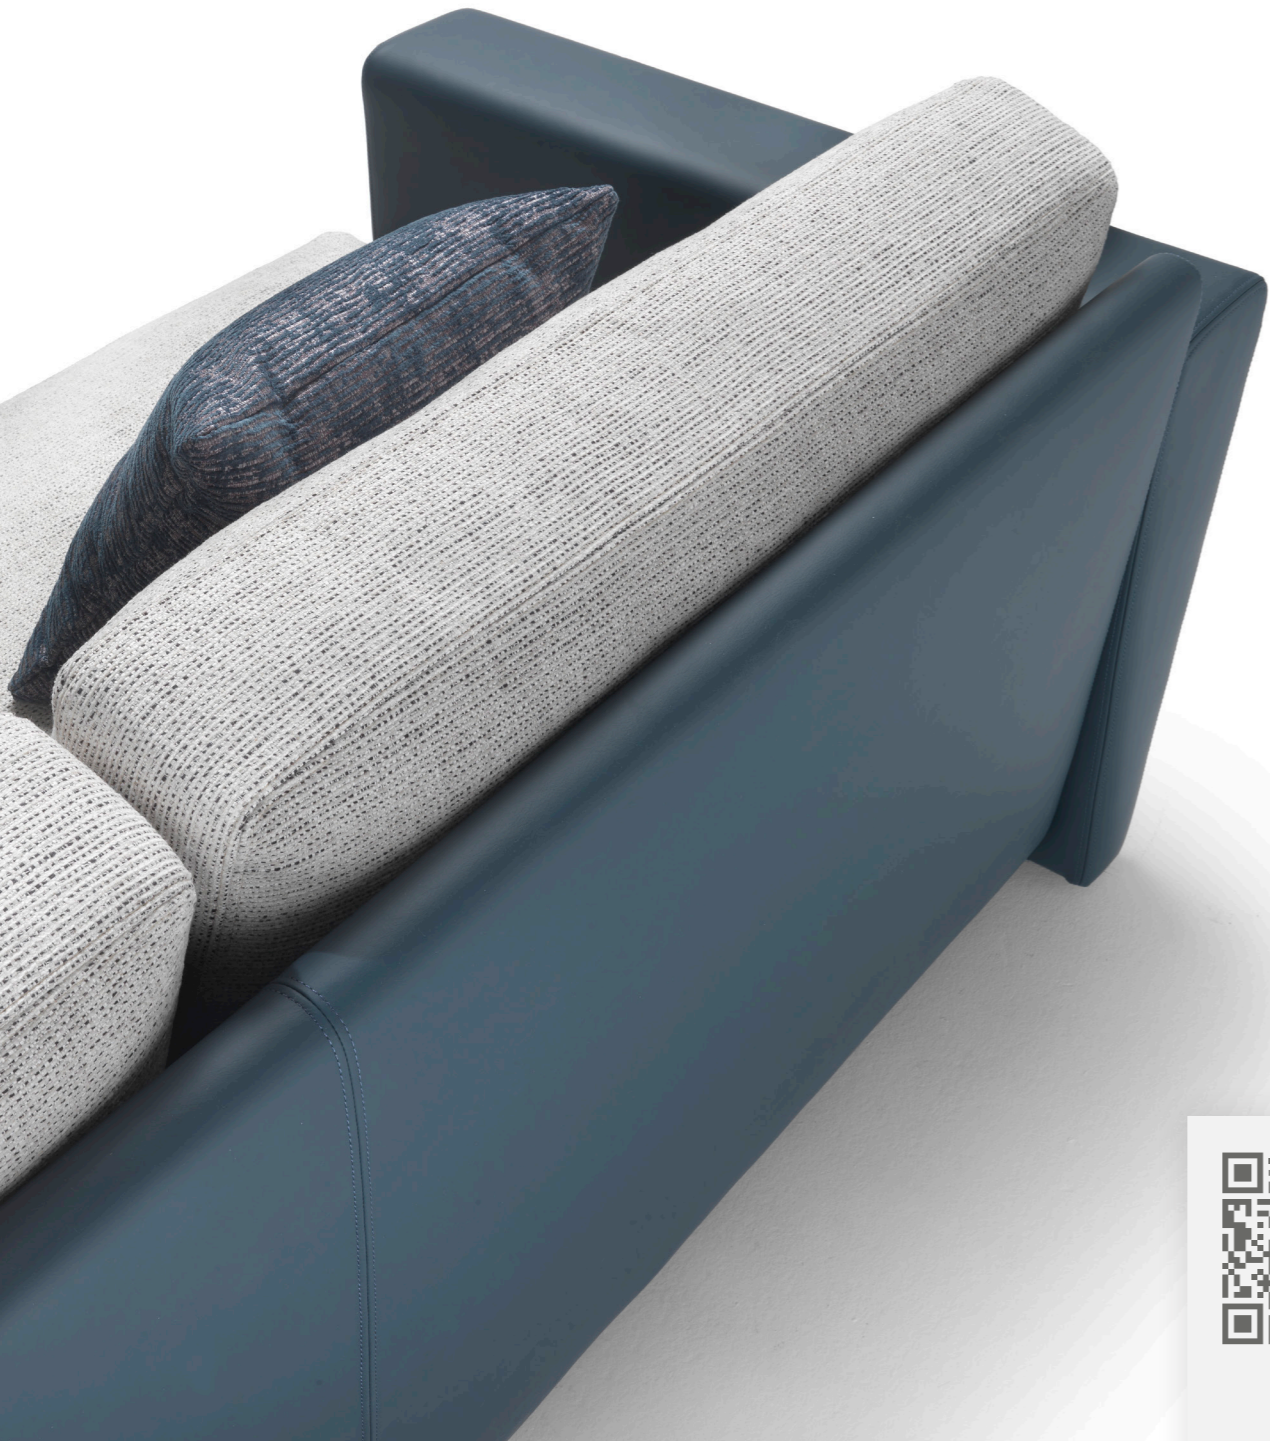

eb eb eb eb eb
dc dc dc dc dc